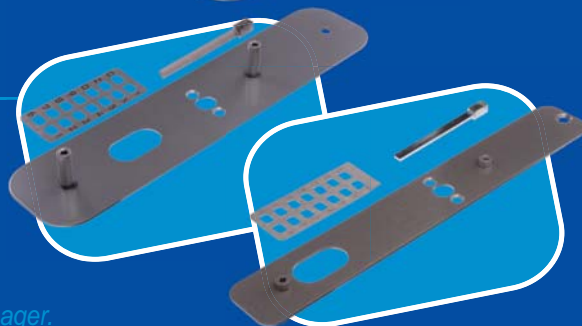

09351550 & 09351500

- Convert LW3572 (09351550) or LW3582 (09351500) with a Borg 2000 Series Digital lock with Key override
- Kit includes mounting plate, keypad template, spindle & fixing screws
- Use existing mortice lock and internal furniture
- BL2000KSC keypad not included