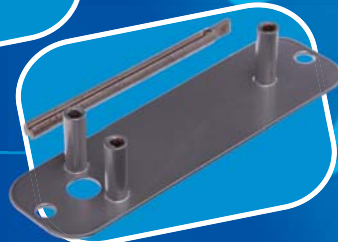

## BL2000KSC

- Keypad only to suit 2000 Series
- Finished in satin chrome

## BL002KIT

- Converts a LW 002 deadlock into a Borg 2000 Series digital Lock
- Kit includes mounting plate, spindle and fixing screws
- Use existing deadlock body
- Keypad not included

## BL3572KIT

- Converts an existing LW 3572 mortice lock into a Borg 2000 Series Digital Lock
- Kit includes mounting plate, cover plate, spindle and fixing screws
- Use existing mortice lock body and internal furniture
- Keypad not included

## BL3582KIT

- Converts an existing LW 3582 mortice lock into a Borg 2000 Series Digital Lock
- Kit includes mounting plate, cover plate, spindle and fixing screws
- Use existing mortice lock body and internal furniture
- Keypad not included