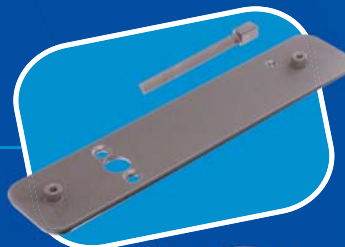

## BL2000KSC

- Keypad only to suit 2000 Series
- Finished in satin chrome

## BL002KIT

- Converts a LW 002 deadlock into a Borg 2000 Series digital Lock
- Kit includes mounting plate, spindle and fixing screws
- Use existing deadlock body
- Keypad not included

## BL3572KIT

- Converts an existing LW 3572 mortice lock into a Borg 2000 Series Digital Lock
- Kit includes mounting plate, cover plate, spindle and fixing screws
- Use existing mortice lock body and internal furniture
- Keypad not included

## BL3582KIT

- Converts an existing LW 3582 mortice lock into a Borg 2000 Series Digital Lock
- Kit includes mounting plate, cover plate, spindle and fixing screws
- Use existing mortice lock body and internal furniture
- Keypad not included